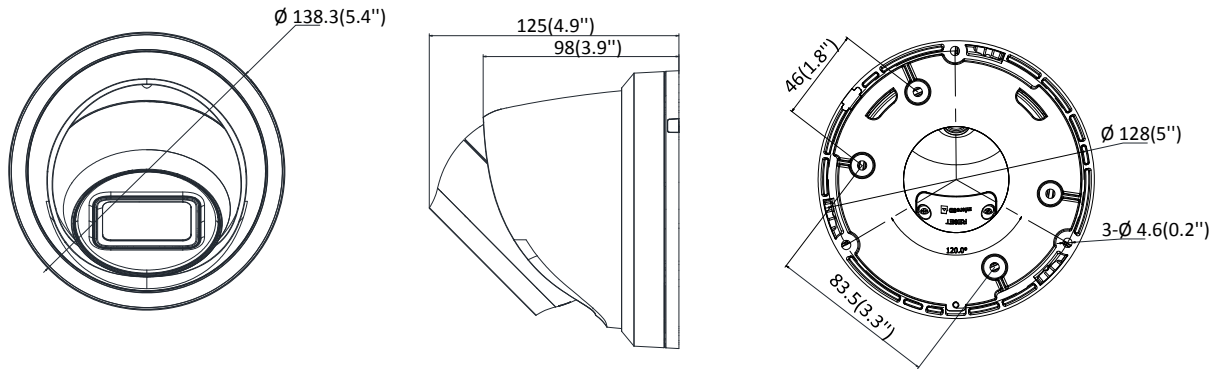

Dimensions

Unit: mm

Accessories

DS-1273ZJ-140
Wall Mount

DS-1280ZJ-DM21
Junction Box

DS-1273ZJ-140(Black)
Wall Mount

DS-1280ZJ-DM21(Black)
Junction Box

ORDERING INFORMATION

114-087 Hikvision DS-2CD2385G1-I Turret 8MP 4mm

Innovative Electronic Solutions
www.ness.com.au

NSW Ph 02 8825 9222 | **VIC** Ph 03 9875 6400 | **QLD** Ph 07 3399 4910 | **WA** Ph 08 9328 2511 | **SA** Ph 08 8152 0000
sales@ness.com.au | nessmelb@ness.com.au | nessbris@ness.com.au | nessper@ness.com.au | adelaide@ness.com.au